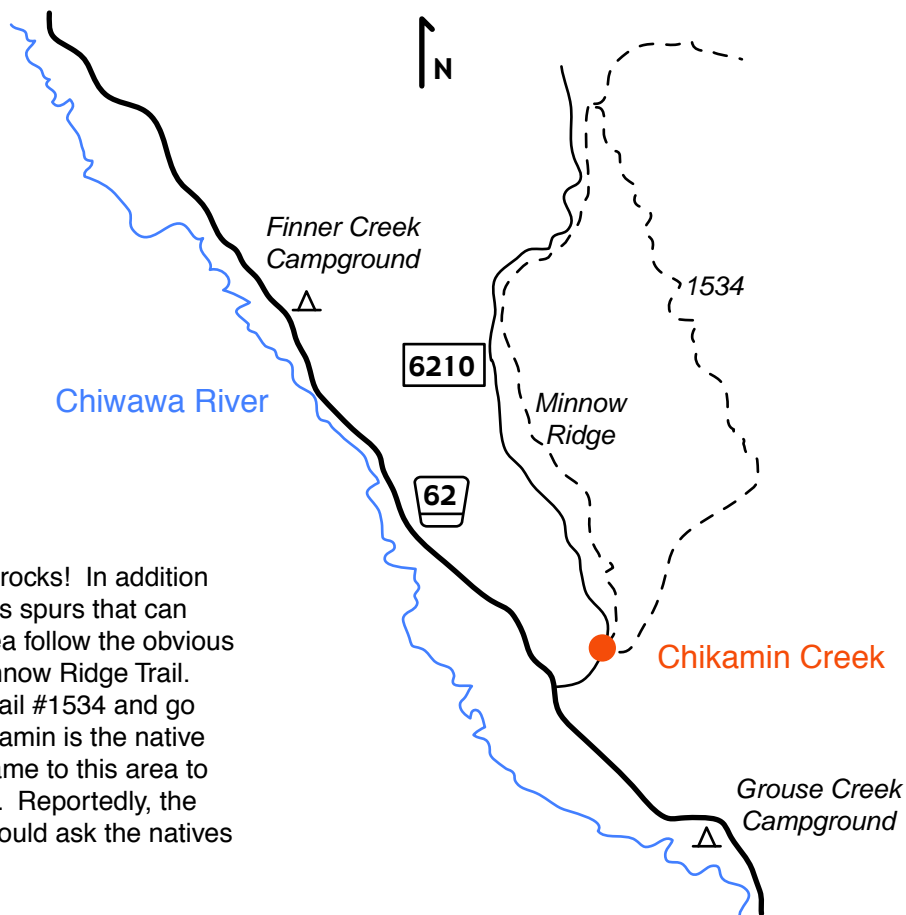

Chikamin Creek Loop

Activity: Mountain Biking

Region: Lake Wenatchee District - Wenatchee NF, Washington

Difficulty: Difficult - Single Track

Round Trip Mileage: 17

Round Trip Time: 5 hours

Suitable For: Adults and Hearty Teens

Seasons Open: Early Summer - Early Fall

Permits Necessary: USFS Trail Park Pass

Trail Description

For those that thrive on single track, this trail rocks! In addition to the trail described here there are numerous spurs that can extend your adventure. From the parking area follow the obvious trail entrance 0.1 miles and go left on the Minnow Ridge Trail. Follow for 6.1 miles to the Chikamin Creek Trail #1534 and go right. Follow back to where you parked. Chikamin is the native Chinook word for money. Early fur traders came to this area to do business with the native tribes in the area. Reportedly, the creek got its namesake by the traders who would ask the natives "how much Chikamin for that fur?"

Driving Directions

From Leavenworth, start your odometer after you pass the gas station on the corner of Icicle Road and Highway 2 West. Drive 14.5 miles on Hwy 2 West and take a right on route #207 following signs to Lake Wenatchee/Fish Lake Recreation Area (or if traveling from Stevens Pass go 20.2 miles and take a left on #207). Go 4.4 miles on #207 and, after crossing cross the Wenatchee River, veer right on Chiwawa River Road. Soon you will pass Midway Store. About a half mile past the store go left at Meadow Creek Road (road #62). Follow 9.5 miles and go right on road #6210. Follow 0.5 miles to the Chikamin Creek trailhead and park on the right.